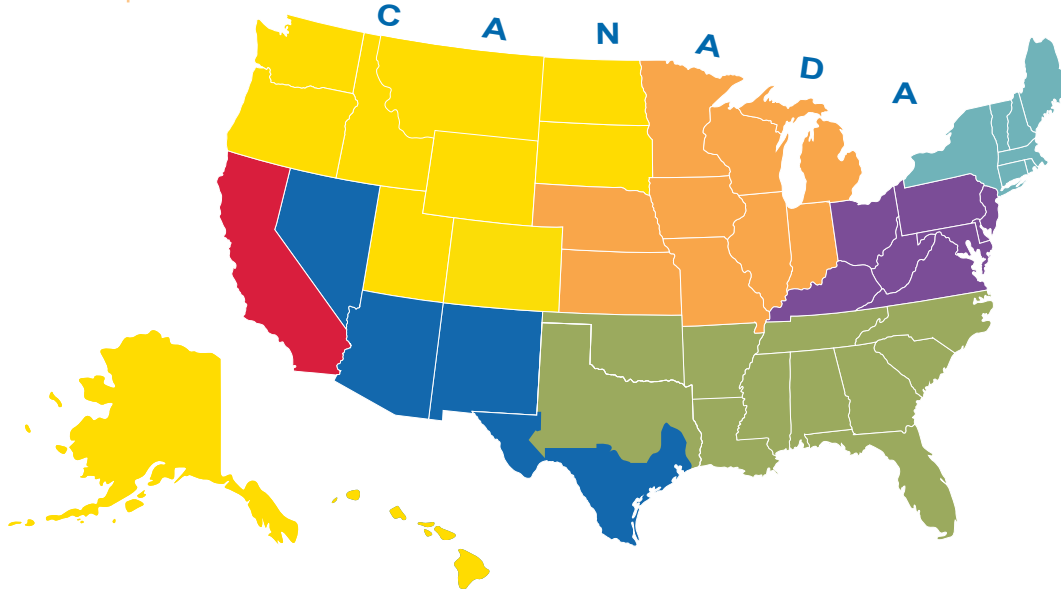

Dear EWTN Media Missionary,

Your EWTN Regional Manager is a vital partner in your missionary work; please contact your nearest manager and let him/her know that you have joined us in this mission to spread the Word of God!

### IN THE UNITED STATES

#### California Region

#### Canada Regional Manager