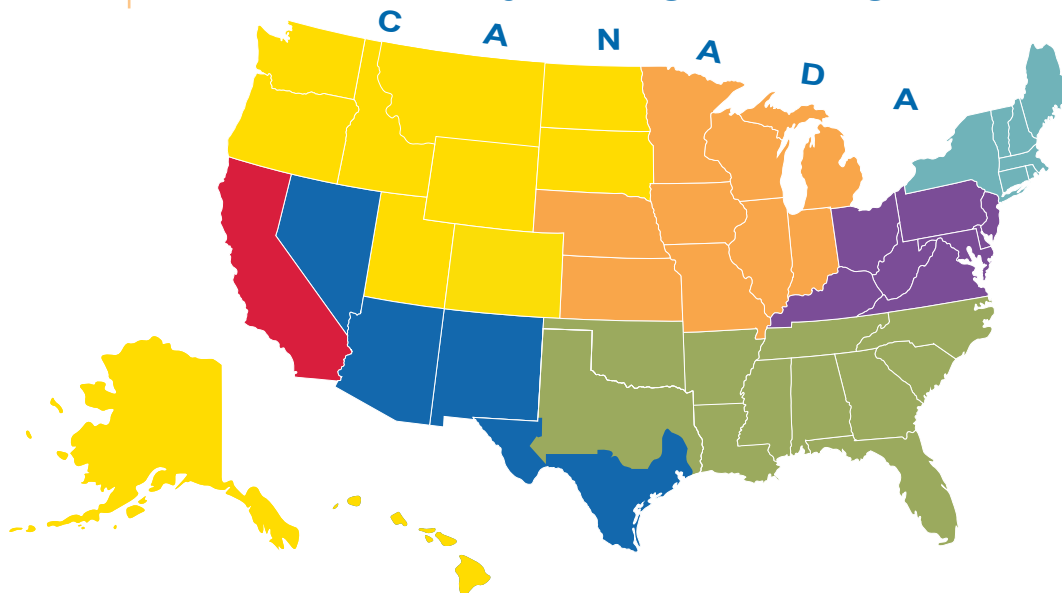

Dear EWTN Media Missionary,

Your EWTN Regional Manager is a vital partner in your missionary work; please contact your nearest manager and let him/her know that you have joined us in this mission to spread the Word of God!

EWTN MARKETING REPRESENTATIVES

IN THE UNITED STATES

Northeast Region & Corporate Accounts

Mike Mishol

CT MA ME NH NY RI VT
413.567.0026 | mmishol@ewtn.com

Mid-Atlantic Region

Ron Meyer

DC DE KY MD NJ OH PA VA WV
412.787.4185 | rmeyer@ewtn.com

North Central Region

Christine Schicker

IA IL IN KS MI MN MO NE WI
517.721.1680 | cschicker@ewtn.com

Southern Region

Spencer Swope

AL AR GA FL LA MS NC OK SC TN North TX
256.352.9842 | sswope@ewtn.com

Northwest Region

Elena Rodriguez

AK CO HI ID MT ND OR SD UT WA WY
205.795.5841 | erodriguez@ewtn.com

California Region

Monica Maier

205.354.5820 | mmaier@ewtn.com

U.S. SPANISH NETWORKS

Southwest Region / U.S. Spanish Networks

Walter Cordova

AZ NM NV South TX
US: EWTN Español TV & Radio Católica Mundial
281.298.5207 | wcordova@ewtn.com

IN CANADA

Canada Regional Manager

Nerissa Flores

nflores@ewtn.com
437.986.3986